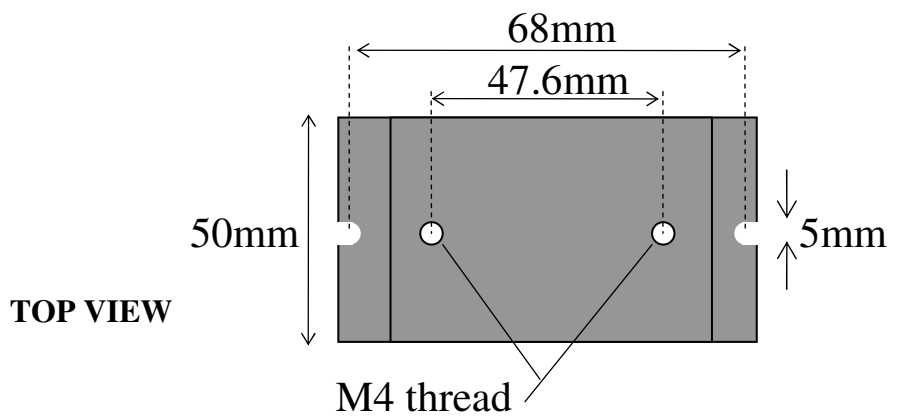

Low Cost Heat Sink & DIN Adaptor for SSRs

PROSWITCHHEATSINKLC

www.tmswebshop.co.uk