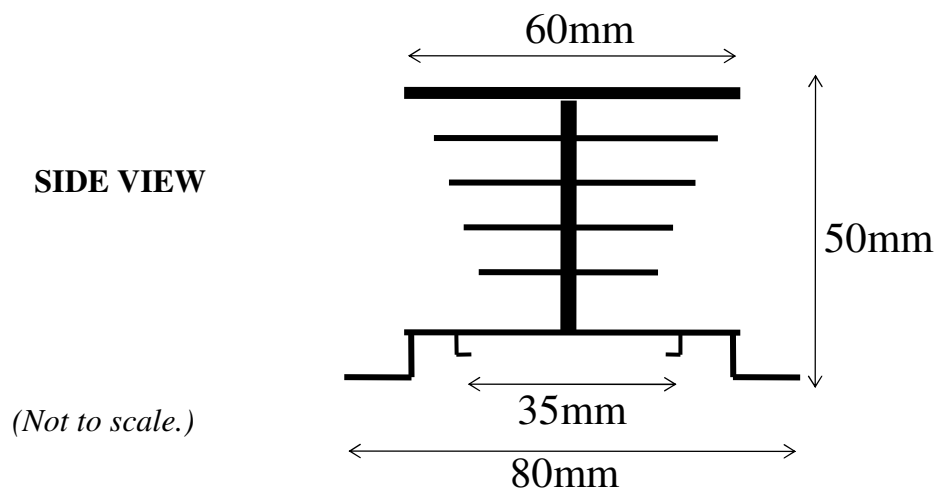

Low Cost Heat Sink & DIN Adaptor for SSRs

PROSWITCHHEATSINKLC

www.tmswebshop.co.uk