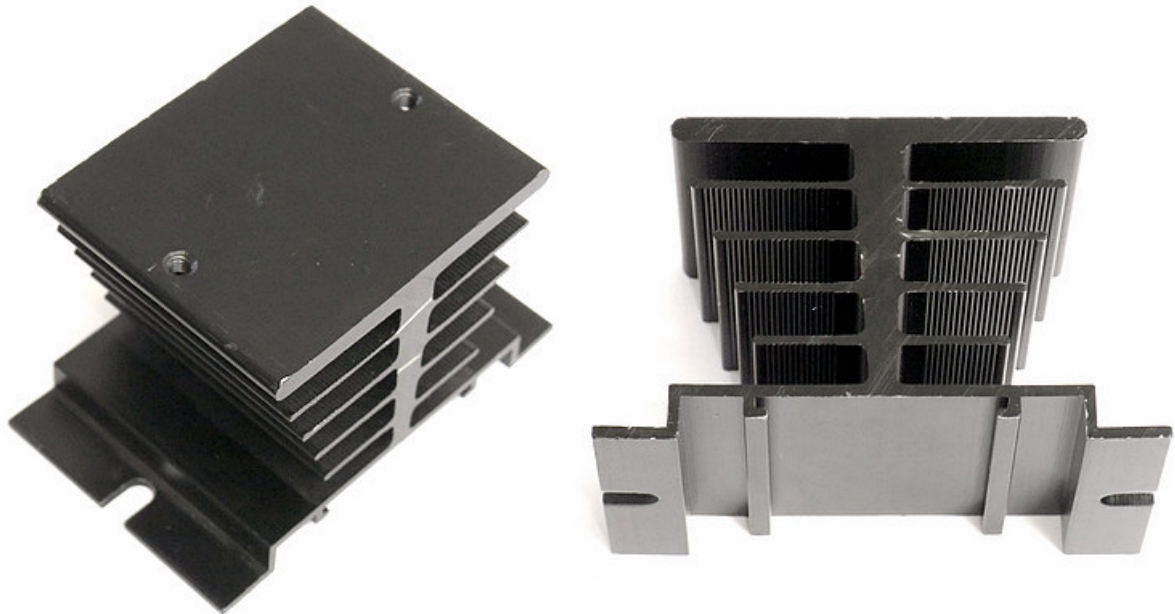

Low Cost Heat Sink & DIN Adaptor for SSRs

PROSWITCHHEATSINKLC

www.tmswebshop.co.uk