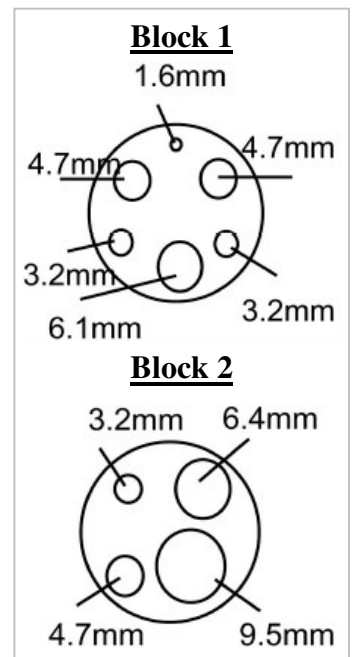

## EBC2001 Block Calibrator

The EBC2001 is an economy calibration source, with a maximum 300°C temperature. Designed to check the accuracy of sensors and thermometers, the convenient hand-held size of the EBC2001 means true portability even to the tightest corner of your plant. It's simple and convenient to use, and even at 300°C its stainless steel case is cool enough to hold in your hand. Because the EBC2001's aluminium block is fan assisted it heats, cools and stabilises in minutes - much quicker than many larger block calibrators. Its low cost and accuracy make it at home in the factory or the laboratory as part of your quality and traceability regime, ISO9001, HACCP etc. It meets the requirements of the EURAMET/cg-13/v.01\* specification for calibration heat sources.

### Specifications

<b>Range:-</b>	35°C to 300°C	(95°F to 572°F)
<b>Accuracy:-</b>	35°C to 100°C	± 0.5°C (95°F to 212°F ± 0.9°F)
	101°C to 300°C	± 1°C (213°F to 572°F ± 1.8°F)
<b>Stability:-</b>	35°C to 300°C	± 0.3°C (± 0.54°F)
<b>Heating Time:-</b>	35°C to 300°C	(95°F to 572°F) 10 minutes
<b>Cooling Time:-</b>	300°C to 100°C	(572°F to 212°F) 10 minutes
<b>Block Depth:-</b>	100mm (4"), except 1.6mm hole that is 75mm (3")	
<b>Body Size:- (W x H x D)</b>	120mm x 50mm x 160mm (180mm deep inc. handle) 5" x 2" x 6" (7" deep including handle)	
<b>Weight:-</b>	1.25kg (2.76lbs)	
<b>Power:</b>	240V ac ± 15% 1.6A	
<b>Certification:-</b>	UKAS Thermal Survey as per EURAMET/cg-13/v.01* optional at extra cost.	
<b>Carry Case:-</b>	Optional at £50. Size: 300 x 130 x 350mm (WxHxD)	

### Ordering Codes

Block Number	Temperature Scale
1	C
2	F

Examples:

Block 1, °C Scale = EBC2001/1/C

Block 2, °F Scale = EBC2001/2/F

\* Except for Block 2, when using 9.5mm pocket.  
Note: Unit appearance may vary from image shown.